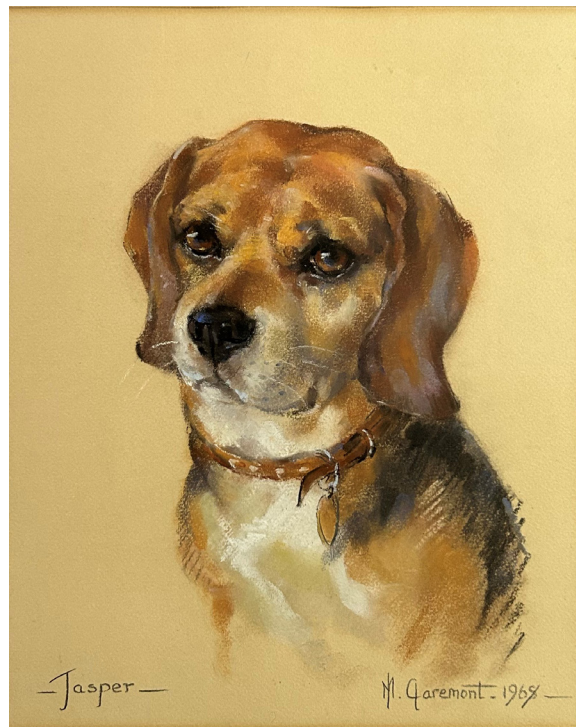

Unknown Artist c.1900

Five Personifications of Victorian Ladies

Five lithographs mounted together

Mounted within a white frame

Frame size: 16x80cm (6½x31½ins)

Starting bid: £50

LOT 8

M Claremont 1968

Jasper

Original watercolour with gouache

Mounted within a gilt frame

Frame size: 52x45cm (20½x17½ins)

Starting bid: £70

LOT 9

Cuckfield Artist

Reg Tree